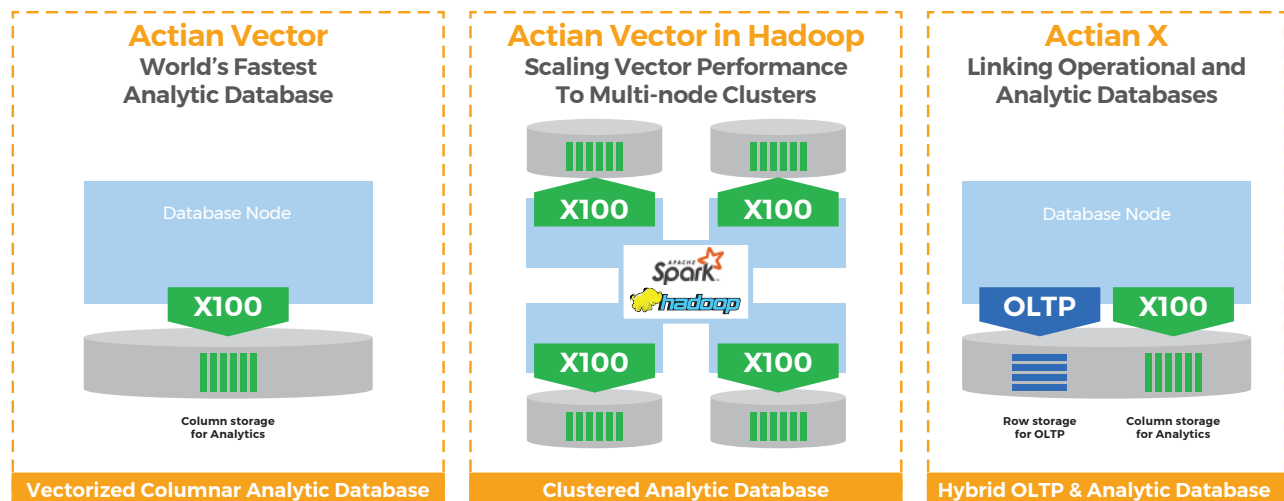

An operational data warehouse addresses drawbacks of existing analytic platforms

- Get insights into your business in real-time, with more current data
- Scan more data for deeper insights, hidden trends
- Incorporate more data sources for a more comprehensive view
- Get your analytics into production more quickly
- Enable new classes of users to benefit, especially using skills and tools they already know
- Deliver security and reliability with lower administrative costs

Action Vector Analytic Database Product Family

- The fastest analytics with the lowest infrastructure costs
- Action DataFlow complements Action Vector to provide the fastest data extraction, data analysis, transformation and loading
- Flexible architecture that eases deployment and integration
- Extensive support for industry standards like SQL, ODBC, and JDBC and open source tools like Apache Spark and Hadoop
- Patented zero performance penalty updates enable the operational data warehouse

Accelerate Your Analytics

- Consistent record-setter and current record-holder for the fastest non-clustered performance on the industry-standard TPC-H decision support benchmark
- Key to performance is the Vector X100 analytics engine: vectorized, columnar, in-memory, SQL database query engine designed from the ground up for performance
- Available in three versions to be the best fit for your analytic needs:
 - Vector for a single SMP server
 - Vector in Hadoop to scale out on multiple server nodes in a Hadoop cluster
 - Action X hybrid database combines transactional and analytic workloads on a single server, supporting both row-based and column-based tables to optimize query performance for OLTP and analytics applications