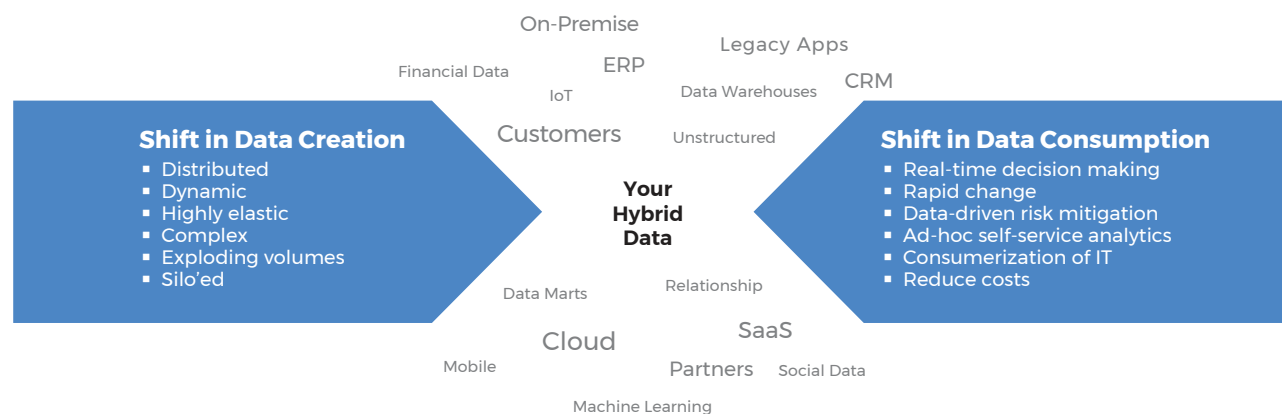

More Actionable Insights with an Operational Data Warehouse

Get the power to connect, analyze and take action on all your data with an analytics platform that's extremely fast, agile, and scalable.

Action Hybrid Data Vision

New demands are driving a shift in computing, toward an operational data warehouse.

Today's business runs on data to make the best decisions on consumer trends, market opportunities, and competitive advantage. Capturing value from an increasing number of sources, flowing at a faster rate than ever before, and integrating a greater variety of formats and data structures can challenge the best-prepared IT organizations. And beyond data and integration specialists, both application developers and business users want increased access to data to make their applications and business processes work better to drive business outcomes like better revenue growth, increased profitability, reduced costs, and reduced risks. Having the right analytic platform can make the difference in this competitive global economy.

An operational data warehouse addresses drawbacks of existing analytic platforms

- Get insights into your business in real-time, with more current data
- Scan more data for deeper insights, hidden trends
- Incorporate more data sources for a more comprehensive view
- Get your analytics into production more quickly
- Enable new classes of users to benefit, especially using skills and tools they already know
- Deliver security and reliability with lower administrative costs